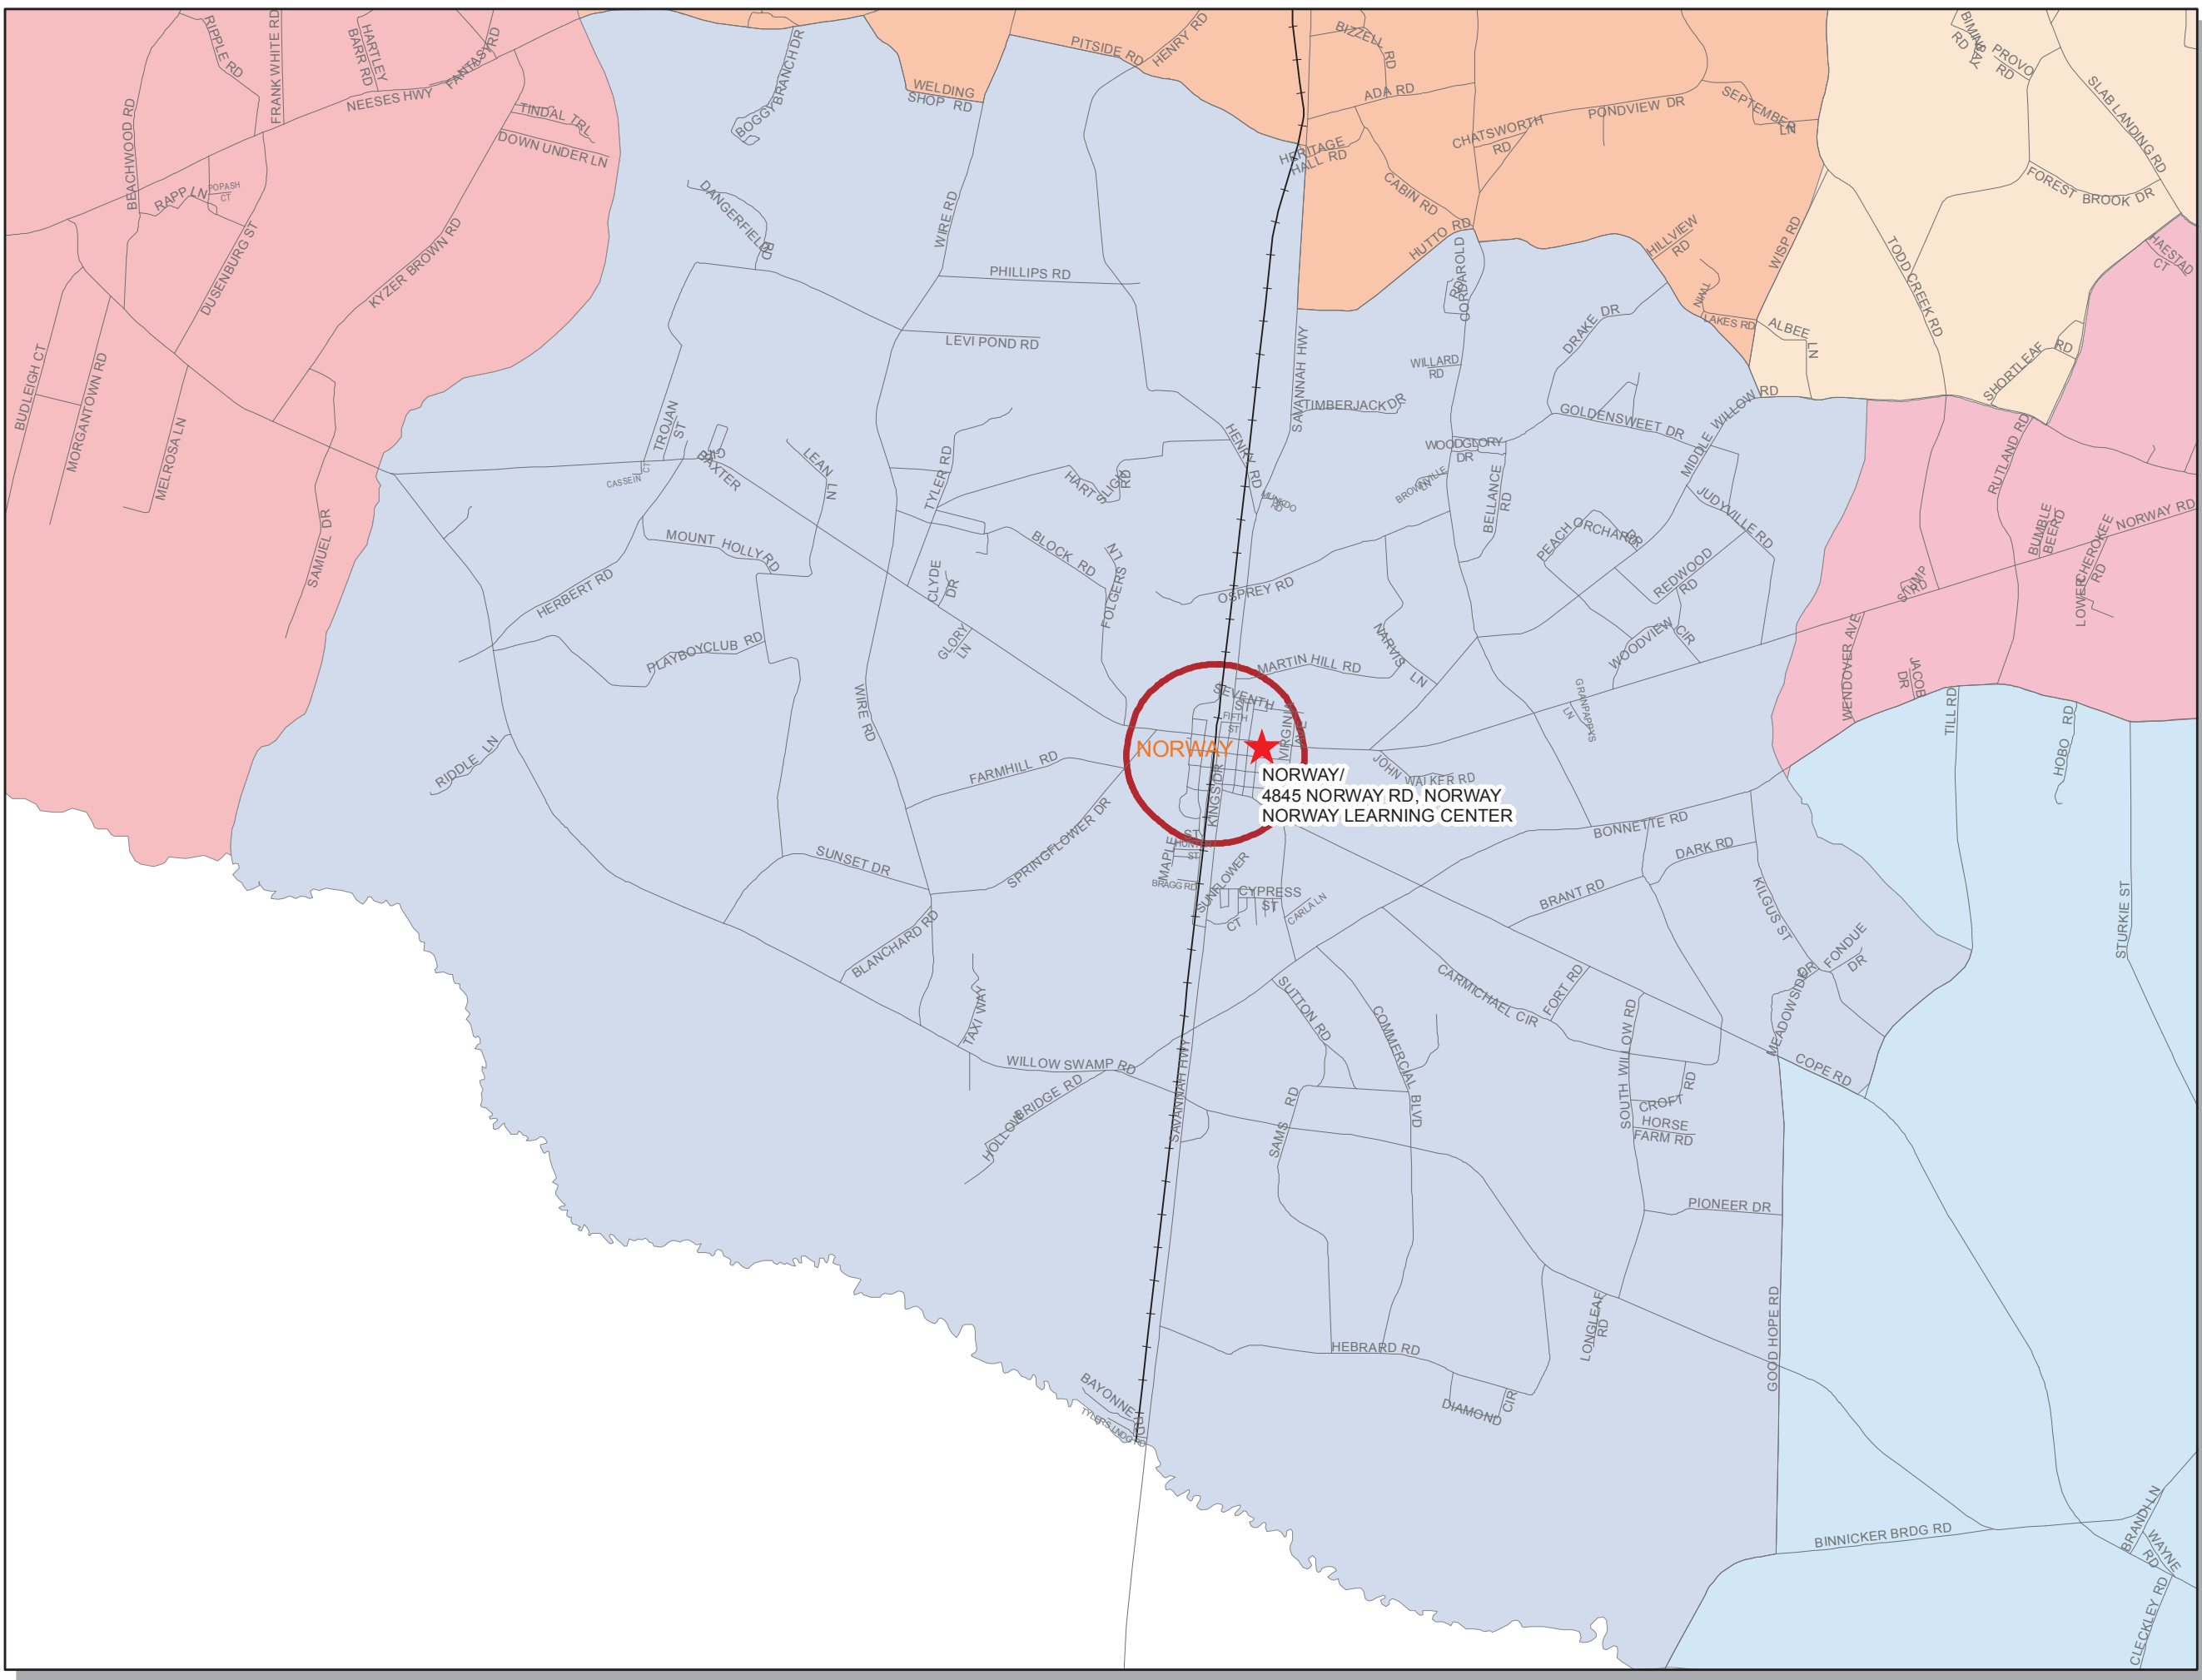

POLLING LOCATION MAP

Precinct:
NORWAY

Legend

- Poll Locations
- Railroad
- Streets
- City Boundaries
- Voting Precincts

EUTAWVILLE 1	SUBURBAN 3
EUTAWVILLE 2	SUBURBAN 4
FOUR HOLES	SUBURBAN 5
HOLLY HILL 1	SUBURBAN 6
HOLLY HILL 2	SUBURBAN 7
JAMISON	SUBURBAN 8
LIMESTONE 1	SUBURBAN 9
LIMESTONE 2	VANCE
NEESES-LIVINGSTON	WARD 1
NIX	WARD 10
NORTH 1	WARD 2
NORTH 2	WARD 3
NORWAY	WARD 4
PINE HILL	WARD 5
PROVIDENCE	WARD 6
ROWESVILLE	WARD 7
SANTEE 1	WARD 8
SANTEE 2	WARD 9
SPRINGFIELD	WHITTAKER
SUBURBAN 1	
SUBURBAN 2	

Orangeburg County
GIS Department
1437 Amelia Street
Orangeburg, SC 29115
(803) 533-6175
gis@orangeburgcounty.org
<http://gis.orangeburgcounty.org/maps>